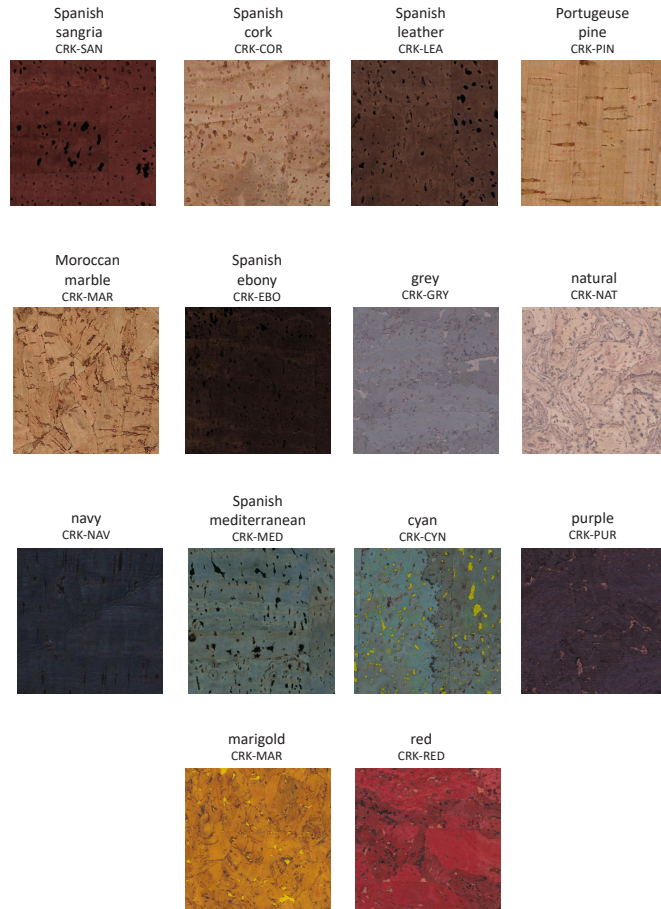

GENUINE CORK

BOODLE BOOKS

Our Genuine Cork upholstery fabric is harvested from the bark of cork trees. This natural product is smooth to the touch with fine, organic texture. Genuine Cork is extremely durable, stain resistant, and washable, offering years of service. Your logo can be foil debossed or silk screened. Prices are figured with Black Leatherette inside lining.

Spanish Leather
CRK-LEA

Spanish Cork
CRK-COR

PRICING

Prices are per book, nonpadded with square corners, using colors shown at left for outside cover; Black Leatherette lining and picture-frame corners on inside.

Part No.	Sheet Size	25	50	100
TRIPLE BOOKLET 4 views				
7004C-CRK	8.5 x 5.5	50.60	48.00	46.50
7004D-CRK	11 x 4.25	55.70	53.10	51.55
7004E-CRK	11 x 8.5	68.50	65.90	64.35
7004F-CRK	14 x 4.25	57.55	54.90	53.40
7004G-CRK	14 x 8.5	77.50	74.85	73.35
7004H-CRK	11 x 5.5	65.30	62.70	61.15
7004I-CRK	14 x 5.5	67.75	65.15	63.60

STITCHING:

- Singles \$1.00 /bk
- BiFolds/Booklets \$1.75 /bk
- Triple Cont/Gate \$2.00 /bk

SQUARE METAL CORNERS: \$2.00 /bk

ROUND METAL CORNERS: \$2.70 /bk

ROUNDED CORNERS: \$2.10 /bk

FOIL DEBOSSSED or BLIND DEBOSSSED LOGO: