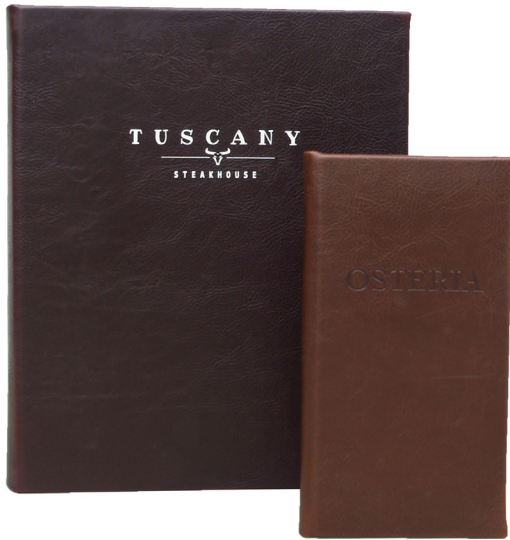

VINTAGE FAUX LEATHER

BOODLE BOOKS

Vintage distressed faux leather emulates the characteristics of variant grain, patina, and pull-up of genuine leather. Your logo can be blind debossed, foil debossed, or silk screened. Prices are figured with Black Leatherette inside lining.