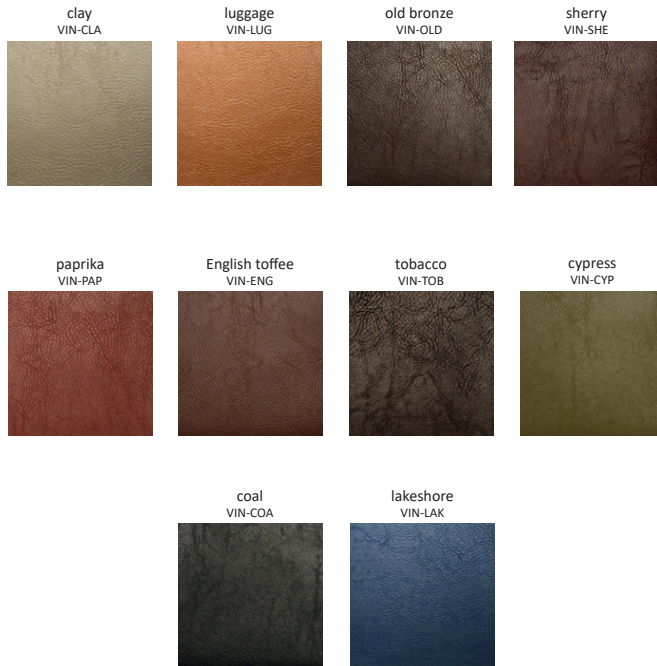

VINTAGE FAUX LEATHER

BOODLE BOOKS

Vintage distressed faux leather emulates the characteristics of variant grain, patina, and pull-up of genuine leather. Your logo can be blind debossed, foil debossed, or silk screened. Prices are figured with Black Leatherette inside lining.