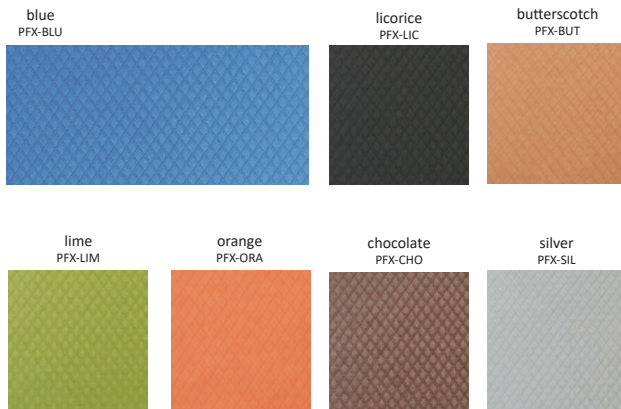

# PRISMA FAUX LEATHER

## BOODLE BOOKS

Prisma Faux Leather is rich in color with a contemporary diamond-patterned texture and subtle shimmer. Stain resistant and washable. Your logo can be heat burnished/debossed, foil debossed, or silk screened. Prices are figured with Black Leatherette inside lining.