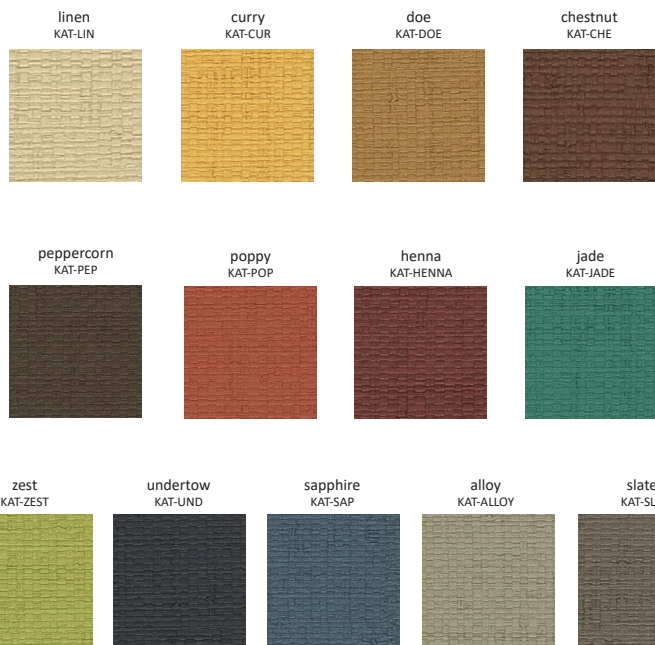

KATARI NATURAL BASKETWEAVE

BOODLE BOOKS

A natural, woven texture reminiscent of rattan and grasscloth sets this cover material apart. Available in a wide range of earthy colors. Your logo can be foil debossed or placed inside die-cut window. Prices are figured with Black Leatherette inside lining.

Slate Katari
with black foil debossed logo

Zest Katari
with laser engraved logo
on Walnut Wood

PRICING

Prices are per book, nonpadded with square corners, using colors shown at left for outside cover; Black Leatherette lining and picture-frame corners on inside.