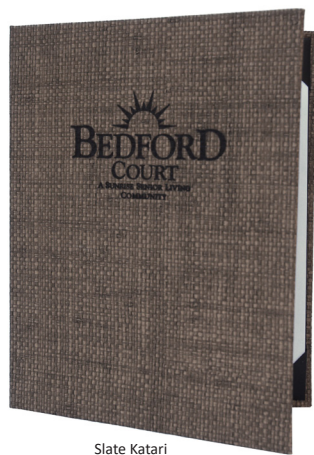

KATARI NATURAL BASKETWEAVE

BOODLE BOOKS

A natural, woven texture reminiscent of rattan and grasscloth sets this cover material apart. Available in a wide range of earthy colors. Your logo can be foil debossed or placed inside die-cut window. Prices are figured with Black Leatherette inside lining.

Slate Katari
with black foil debossed logo

Zest Katari
with laser engraved logo
on Walnut Wood

PRICING

Prices are per book, nonpadded with square corners, using colors shown at left for outside cover; Black Leatherette lining and picture-frame corners on inside.