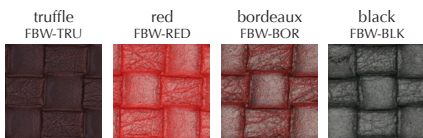

# BOODLE BOOKS

A basketweave pattern is embossed on faux leather. Soft to touch and upscale presentation. Your logo can only be displayed in a die-cut window. Prices are figured with Black Leatherette inside lining.

Mocha Faux Leather Basketweave  
FBW-MOC  
with foil debossed logo on Faux leather

Truffle Faux Leather Basketweave  
FBW-TRU  
with debossed logo on Arrestox