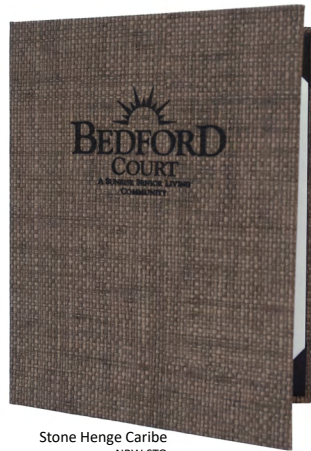

CARIBE NATURAL BASKETWEAVE

BOODLE BOOKS

A natural, woven texture reminiscent of rattan and grasscloth sets this cover material apart. Available in a wide range of earthy colors. Your logo can be foil or blind debossed or placed inside die-cut window. Prices are figured with Black Leatherette inside lining.

Stone Henge Caribe
NBW-STO
with black foil debossed logo

Olive Grove Caribe
NBW-OLI
with laser engraved logo
on Walnut Wood

PRICING

Prices are per book, nonpadded with square corners, using colors shown at left for outside cover; Black Leatherette lining and picture-frame corners on inside.