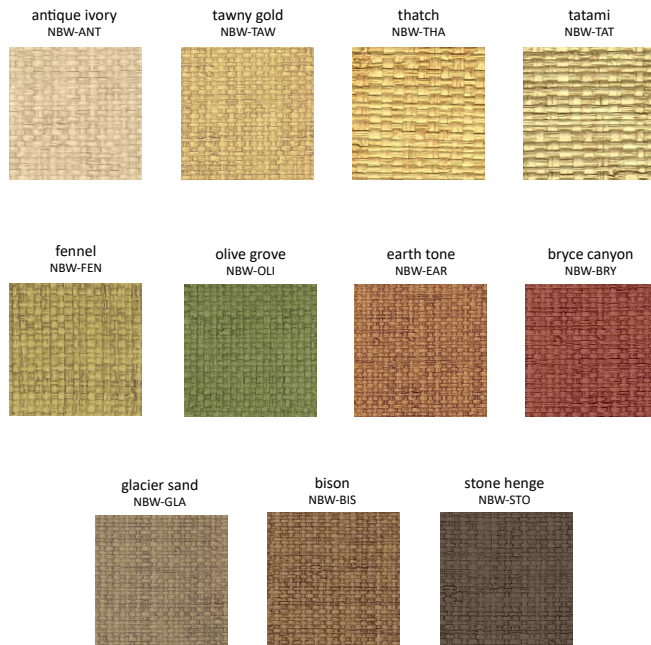

CARIBE NATURAL BASKETWEAVE

BOODLE BOOKS

A natural, woven texture reminiscent of rattan and grasscloth sets this cover material apart. Available in a wide range of earthy colors. Your logo can be foil or blind debossed or placed inside die-cut window. Prices are figured with Black Leatherette inside lining.

Stone Henge Caribe
NBW-STO
with black foil debossed logo

Olive Grove Caribe
NBW-OLI
with laser engraved logo
on Walnut Wood

PRICING

Prices are per book, nonpadded with square corners, using colors shown at left for outside cover; Black Leatherette lining and picture-frame corners on inside.