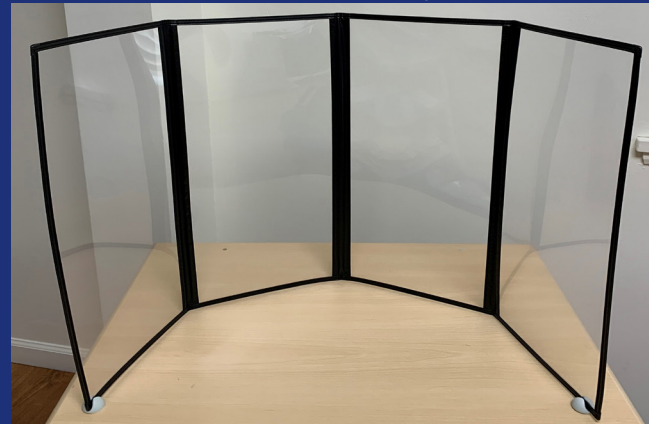

# DESK SHIELDS WITH VINYL TRIM

# ALL-CLEAR DESK SHIELDS

3-PANEL

4-PANEL (with clips)

Personal Desk Shield

- Protects against airborne germs
- Easily wiped clean and sanitized
- Crystal Clear APET panels with black vinyl trim
- Available in 3 heights and 2 styles
- Folds flat - portable and lightweight

### PRICING

Prices are per shield and for both 3-panel and 4-panel styles

HEIGHT	1,000 - 4,999	5,000 +
14.5"	10.95	9.80
21"	12.30	11.19
24"	12.85	11.69

FOLDED 3-PANEL

FOLDED 4-PANEL

WITH FOLDED BASE

WITHOUT FOLDED BASE

Personal Desk Shield

- Crystal clear rigid 40-gauge PETG panels.
- Protects against droplets and airborne germs; is easily wiped clean and sanitized.
- Shipped with protective plastic covering on both sides to keep shields clean and scratch-free; must be peeled off before use.
- Available with or without stabilizing folded base. Folded base is 1.25" and holds shield steady on desk.
- Both styles are very stable and are available in 3 heights.