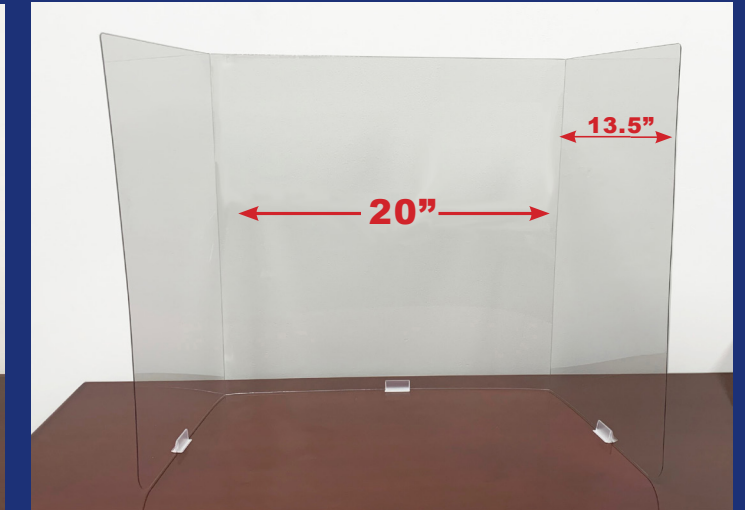

# ALL-CLEAR DESK SHIELDS

3-PANEL

4-PANEL (with clips)

Personal Desk Shield

- Protects against airborne germs
- Easily wiped clean and sanitized
- Crystal Clear APET panels with black vinyl trim
- Available in 3 heights and 2 styles
- Folds flat - portable and lightweight

### PRICING

Prices are per shield and for both 3-panel and 4-panel styles

HEIGHT	1,000 - 4,999	5,000 +
14.5"	10.95	9.80
21"	12.30	11.19
24"	12.85	11.69

FOLDED 3-PANEL

FOLDED 4-PANEL

## DESK CLIPS

Hold your shield in place with clips mounted to desk.  
Stabilizes each panel and prevents tipping.

Black silicone  
Adhesive on bottom  
adheres to desk

\$.60 each

*\*Shown in white for visual purposes\**

WITH FOLDED BASE

WITHOUT FOLDED BASE

Personal Desk Shield

- Crystal clear rigid 40-gauge PETG panels.
- Protects against droplets and airborne germs; is easily wiped clean and sanitized.
- Shipped with protective plastic covering on both sides to keep shields clean and scratch-free; must be peeled off before use.
- Available with or without stabilizing folded base. Folded base is 1.25" and holds shield steady on desk.
- Both styles are very stable and are available in 3 heights.