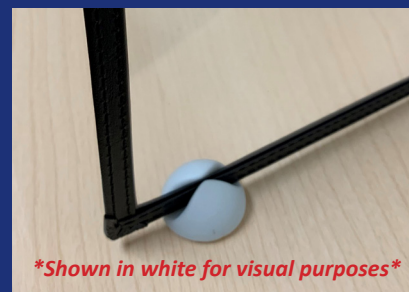

# ALL-CLEAR DESK SHIELDS

3-PANEL

4-PANEL (with clips)

Personal Desk Shield

- Protects against airborne germs
- Easily wiped clean and sanitized
- Crystal Clear APET panels with black vinyl trim
- Available in 3 heights and 2 styles
- Folds flat - portable and lightweight

### PRICING

Prices are per shield and for both 3-panel and 4-panel styles

HEIGHT	1,000 - 4,999	5,000 +
14.5"	10.95	9.80
21"	12.30	11.19
24"	12.85	11.69

FOLDED 3-PANEL

FOLDED 4-PANEL

## DESK CLIPS

Hold your shield in place with clips mounted to desk.  
Stabilizes each panel and prevents tipping.

Black silicone  
Adhesive on bottom  
adheres to desk

\$.60 each

*\*Shown in white for visual purposes\**

WITH FOLDED BASE

WITHOUT FOLDED BASE

Personal Desk Shield

- Crystal clear rigid 40-gauge PETG panels.
- Protects against droplets and airborne germs; is easily wiped clean and sanitized.
- Shipped with protective plastic covering on both sides to keep shields clean and scratch-free; must be peeled off before use.
- Available with or without stabilizing folded base. Folded base is 1.25" and holds shield steady on desk.
- Both styles are very stable and are available in 3 heights.