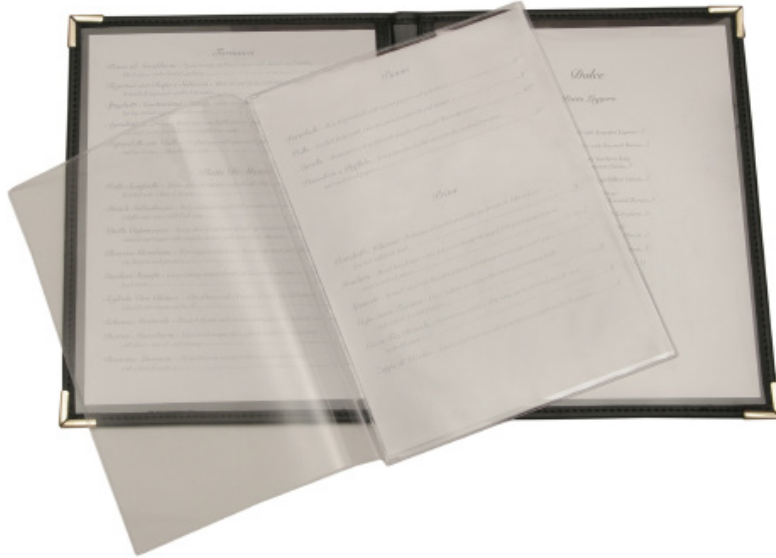

# ALL-CLEAR SLIP-IN POCKETS

Removable add-a-page clear vinyl pockets instantly expand your menu; slide vinyl flap under left or right inside pocket of Windowpane and Dynasty covers. Adds back-to-back viewing pages. Pockets are made with 10-gauge crystal clear vinyl.

### 2 VIEWS SINGLE POCKET

Holds two menu inserts (h x w)

Part No.	Insert Size	25+
8400C	8.5 x 5.5	1.70
8400D	11 x 4.25	1.75
8400E	11 x 8.5	1.95
8400F	14 x 4.25	2.05
8400G	14 x 8.5	2.20
8400H	11 x 5.5	1.85
8400I	14 x 5.5	2.00

### 8 VIEWS SINGLE POCKET w/ 4 card holders

Holds 8 menu cards (h x w)

Part No.	Card Size	25+
8404D	2.75 x 4.25	1.80
8404F	3.25 x 4.25	2.10