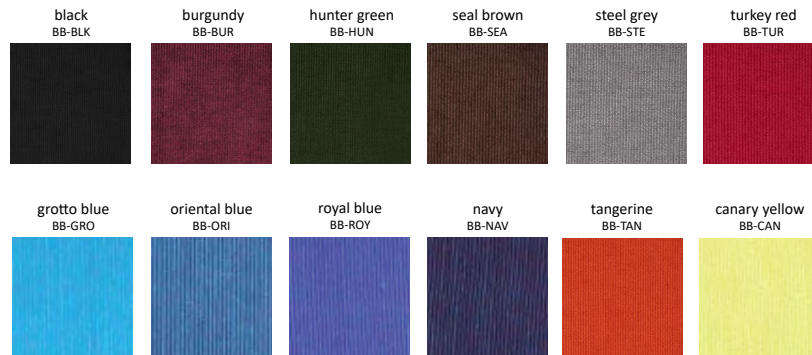

# SEWN EDGE MENU JACKETS

Our jackets are made with high-quality Crystal Clear or Matte contact-clear 10-gauge rigid APET. Pockets display multiple pages back-to-back. Color bindings are double-stitched bengaline or vinyl and finished with metal corners.

## VINYL BINDING COLORS

## BENGALINE BINDING COLORS