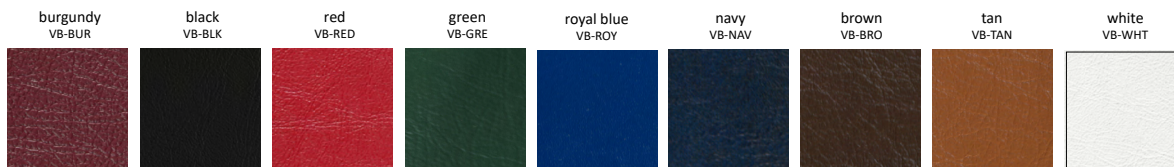

# SEWN EDGE MENU JACKETS

Our jackets are made with high-quality Crystal Clear or Matte contact-clear 10-gauge rigid APET. Pockets display multiple pages back-to-back. Color bindings are double-stitched bengaline or vinyl and finished with metal corners.

## VINYL BINDING COLORS

## BENGALINE BINDING COLORS