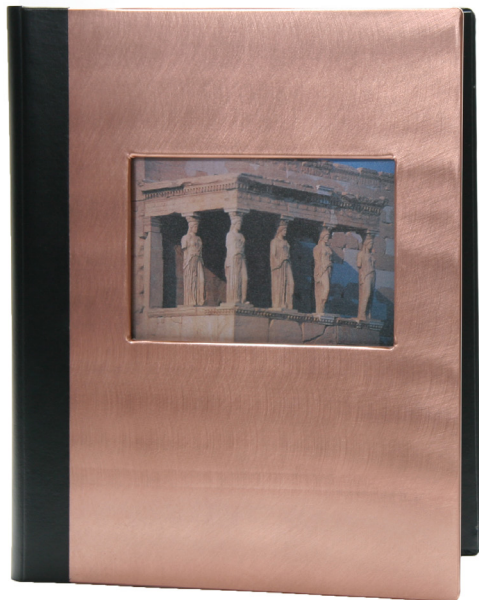

WINDOW CONCEPTS

Display your logo in a recessed window on the front of any of our turned edge covers.

We have hundreds of window sizes; work with our graphics coordinator to pick the perfect size and position on your cover.

Pricing is based on window shape and type of insert; see below.

WINDOW PRICES

per book

SHAPE	25	50	100
RECTANGLE	4.40	3.70	3.35
SQUARE	4.40	3.70	3.35
CIRCLE	6.40	5.70	5.00
OVAL	6.40	5.70	5.00

WINDOW INSERT OPTIONS