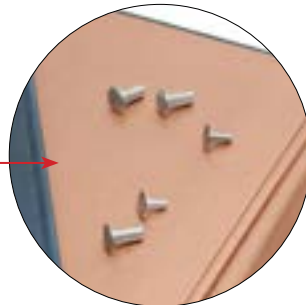

## SCREW & POST BINDERS

Multiple pages are held in place using Chicago screws & posts in a 3-hole punched flange/gusset sewn into inside spine. All cover materials shown in Boodle Book line can be used for these covers.

Vineyard Style binders feature aluminum Chicago Screws & Posts concealed under a velcro flap in spine flange/gusset

open

closed

### PRICING

Add prices listed below to unit cost of any of our double-panel Boodle Books with 2 views (7002).

SHEET SIZE	HOLE CENTERS	\$ ADD / BK
C: 8.5 x 5.5	2.75"	+ 5.65
D: 11 x 4.25	4.25"	6.75
E: 11 x 8.5	4.25"	6.75
F: 14 x 4.25	5.75"	7.70
G: 14 x 8.5	5.75"	7.70
H: 11 x 5.5	4.25"	6.75