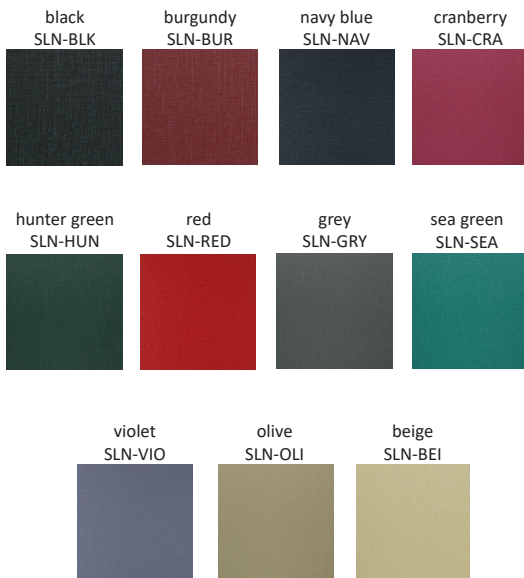

SUMMIT LINEN

BOODLE BOOKS

Summit Linen is a durable coated book cloth with a linen embossing. This line offers a subtle linen look that is also washable, making it a good choice for high-volume markets. Your logo can be foil debossed, blind debossed, or silk screened. Listed prices at right are figured with Black Leatherette inside lining.

Red Summit Linen
SLN-RED

Complete Your Look

The materials above can be used to create matching...

CHECK PRESENTERS

WINE BINDERS

PRICING

Prices are per book, nonpadded with square corners, using colors shown at left for outside cover; Black Leatherette lining and picture-frame corners on inside.