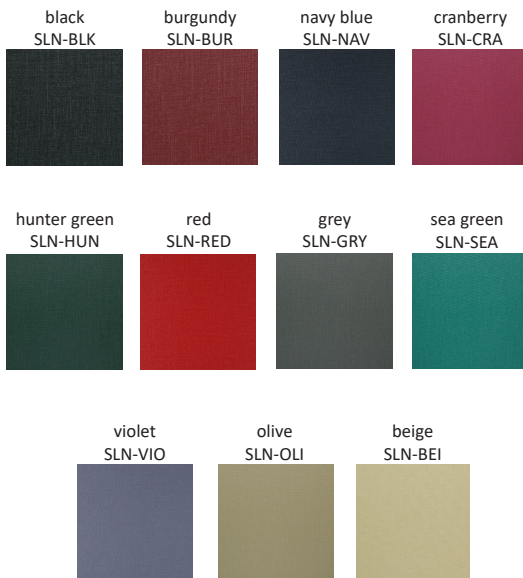

SUMMIT LINEN

BOODLE BOOKS

Summit Linen is a durable coated book cloth with a linen embossing. This line offers a subtle linen look that is also washable, making it a good choice for high-volume markets. Your logo can be foil debossed, blind debossed, or silk screened. Listed prices at right are figured with Black Leatherette inside lining.

Red Summit Linen
SLN-RED

Complete Your Look

The materials above can be used to create matching...

CHECK PRESENTERS

WINE BINDERS

PRICING

Prices are per book, nonpadded with square corners, Black Leatherette lining and picture-frame corners on inside.