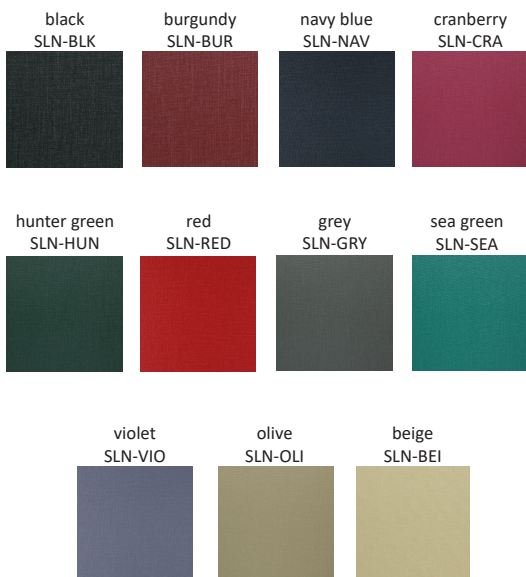

## BOODLE BOOKS

Summit Linen is a durable coated book cloth with a linen embossing. This line offers a subtle linen look that is also washable, making it a good choice for high-volume markets. Your logo can be foil debossed, blind debossed, or silk screened. Listed prices at right are figured with Black Leatherette inside lining.

Red Summit Linen  
SLN-RED