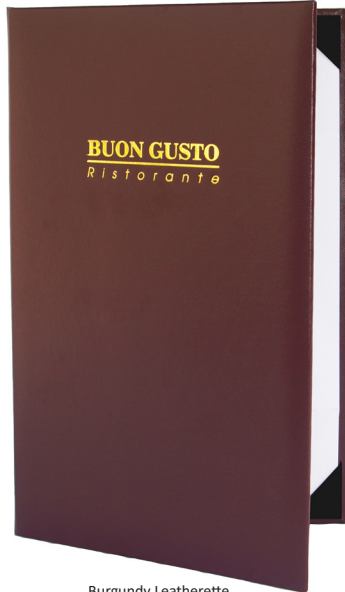

# TRADITIONAL LEATHERETTE

## BOODLE BOOKS

Our Traditional line of menu covers is made with Leatherette which is a coated book cloth with a leather grain embossing. It is durable, washable, and long lasting, making it a good choice for high-volume markets. Your logo can be foil debossed, blind debossed, or silk screened. Listed prices at right are figured with Black Leatherette inside lining.