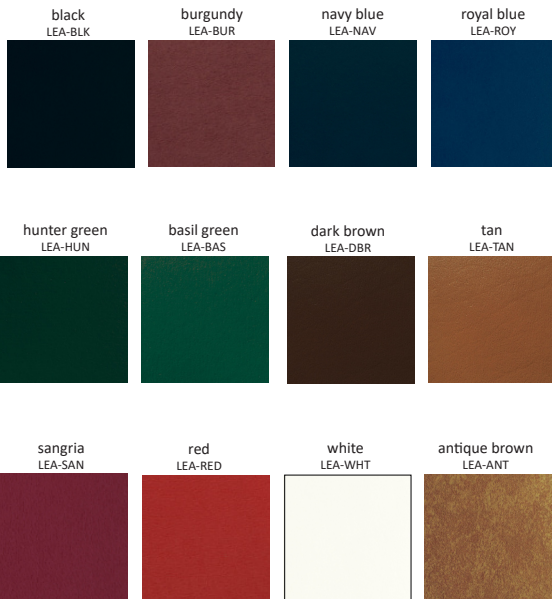

# TRADITIONAL LEATHERETTE

## BOODLE BOOKS

Our Traditional line of menu covers is made with Leatherette which is a coated book cloth with a leather grain embossing. It is durable, washable, and long lasting, making it a good choice for high-volume markets. Your logo can be foil debossed, blind debossed, or silk screened. Listed prices at right are figured with Black Leatherette inside lining.

Burgundy Leatherette  
LEA-BUR