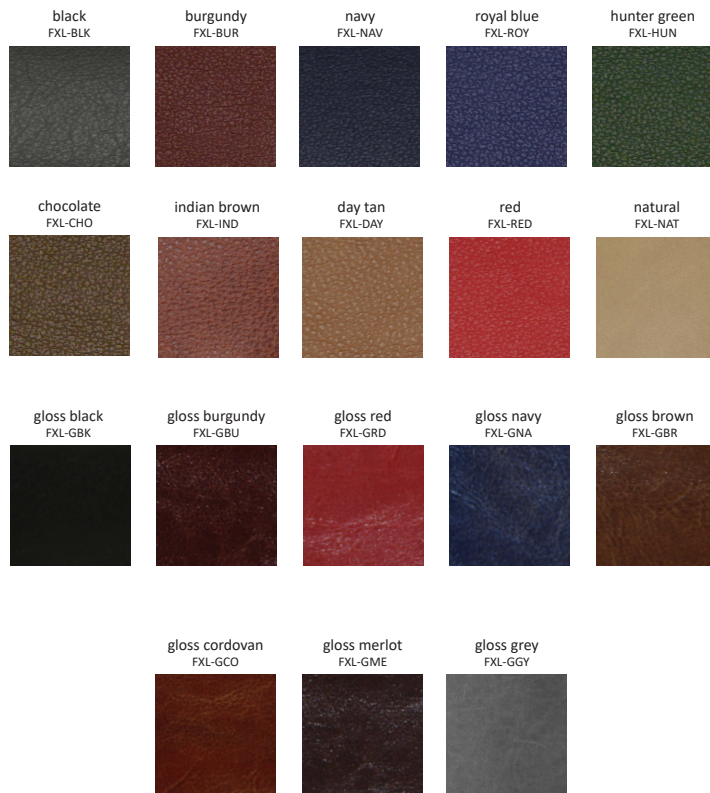

HOUSE FAUX LEATHER

BOODLE BOOKS

Our house selection of faux leathers is almost indistinguishable from genuine leather, offering a soft touch and high performance in a variety of colors with a matte or gloss finish. Your logo can be heat burnished/debossed, foil debossed, or silk screened. Prices are figured with Black Leatherette inside lining.

Chocolate Faux Leather
FXL-CHO

Indian Brown Faux Leather
FXL-IND

Complete Your Look

The materials above can be used to create matching...

CHECK PRESENTERS

WINE BINDERS

PRICING

Prices are per book, nonpadded with square corners, using colors shown at left for outside cover; Black Leatherette lining and picture-frame corners on inside.