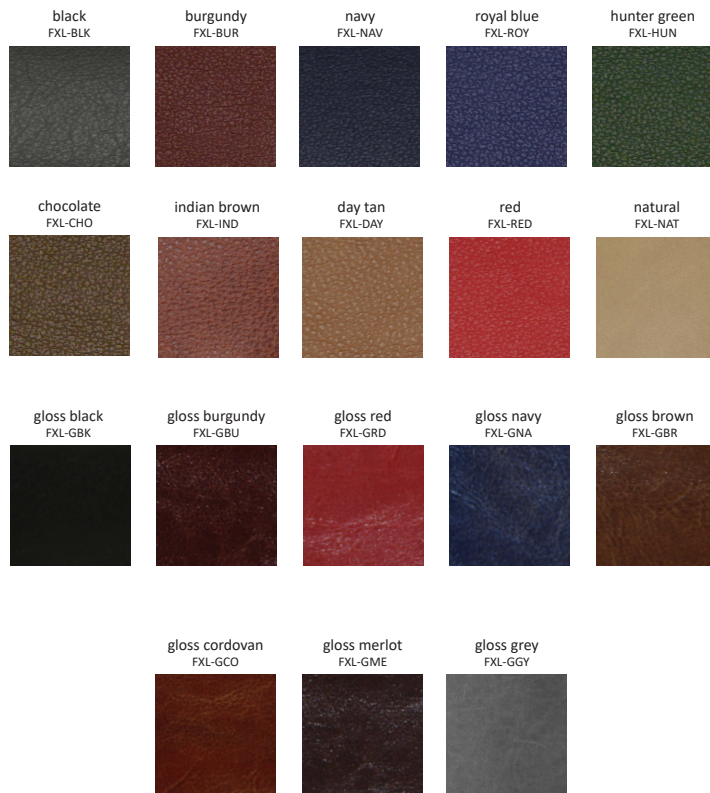

HOUSE FAUX LEATHER

BOODLE BOOKS

Our house selection of faux leathers is almost indistinguishable from genuine leather, offering a soft touch and high performance in a variety of colors with a matte or gloss finish. Your logo can be heat burnished/debossed, foil debossed, or silk screened. Prices are figured with Black Leatherette inside lining.

Chocolate Faux Leather
FXL-CHO

Indian Brown Faux Leather
FXL-IND

PRICING

Prices are per book, nonpadded with square corners, using colors shown at left for outside cover; Black Leatherette lining and picture-frame corners on inside.

OPTIONS: Add amounts listed to prices above

Padding	\$2.50 /bk	Stitching:	
Round Corners	\$2.10 /bk	- Singles	\$1.00 /bk
Metal Corners	\$2.25 /bk	- BiFolds/Booklets	\$1.75 /bk
		- Triple Cont/Gate	\$2.00 /bk