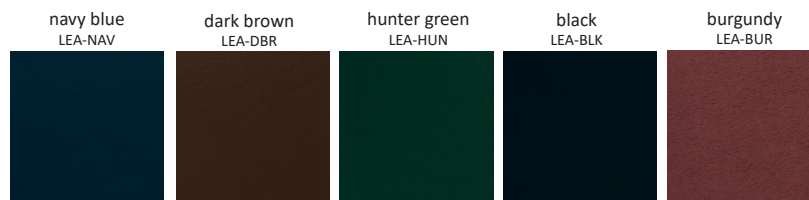

LEATHERETTE A-FRAMES

Made with Leatherette material. Diagonal picture-frame corners hold two menu inserts for easy tabletop display. Bengaline strap attached at bottom keeps A-Frame upright and stationary.

QUICK SHIP ITEM

In stock in **BLACK & BURGUNDY**

in the following sizes:

(sizes shown are menu insert dimensions)

AF64: 6" h x 4" w..... \$ 6.75 ea.

AFA2: 6.5" h x 4.25" w..... \$ 6.75 ea.

AF75: 7" h x 5" w..... \$ 9.60 ea.

SHIPS WITHIN 3 DAYS

MADE TO ORDER

Available in standard colors and sizes shown below.

Contact your sales representative for other colors and sizes.

SHIPS IN 10 - 15 BUSINESS DAYS

Part No.	Insert Size (h x w)	25+
AF64	6 x 4	9.85
AFA2	6.5 x 4.25	9.85
AF75	7 x 5	10.60
AFB	8.5 x 4.25	10.85
AFC	8.5 x 5.5	11.25
AFD	11 x 4.25	11.25